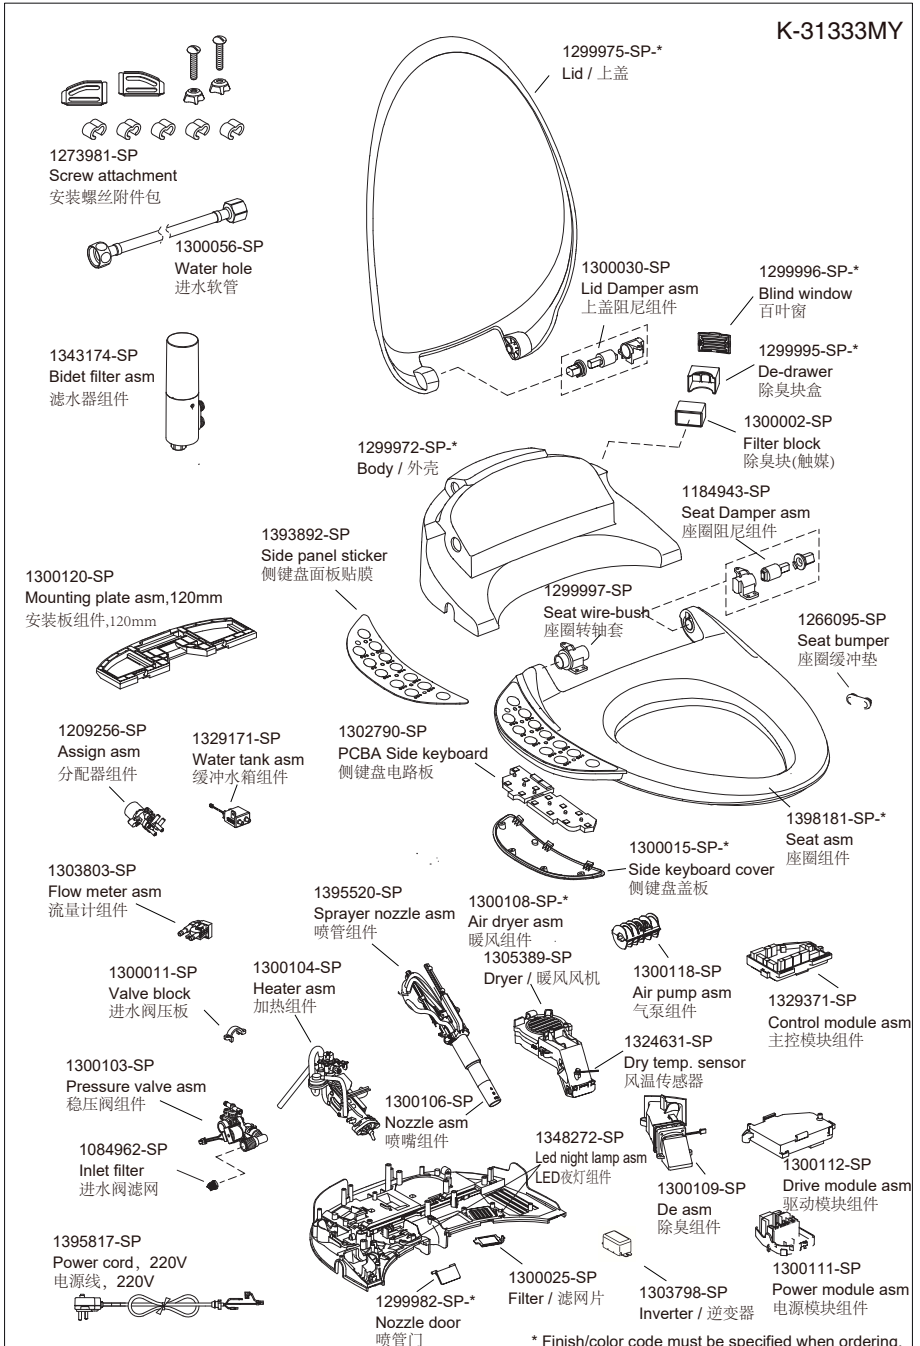

K-31333MY

* Finish/color code must be specified when ordering.